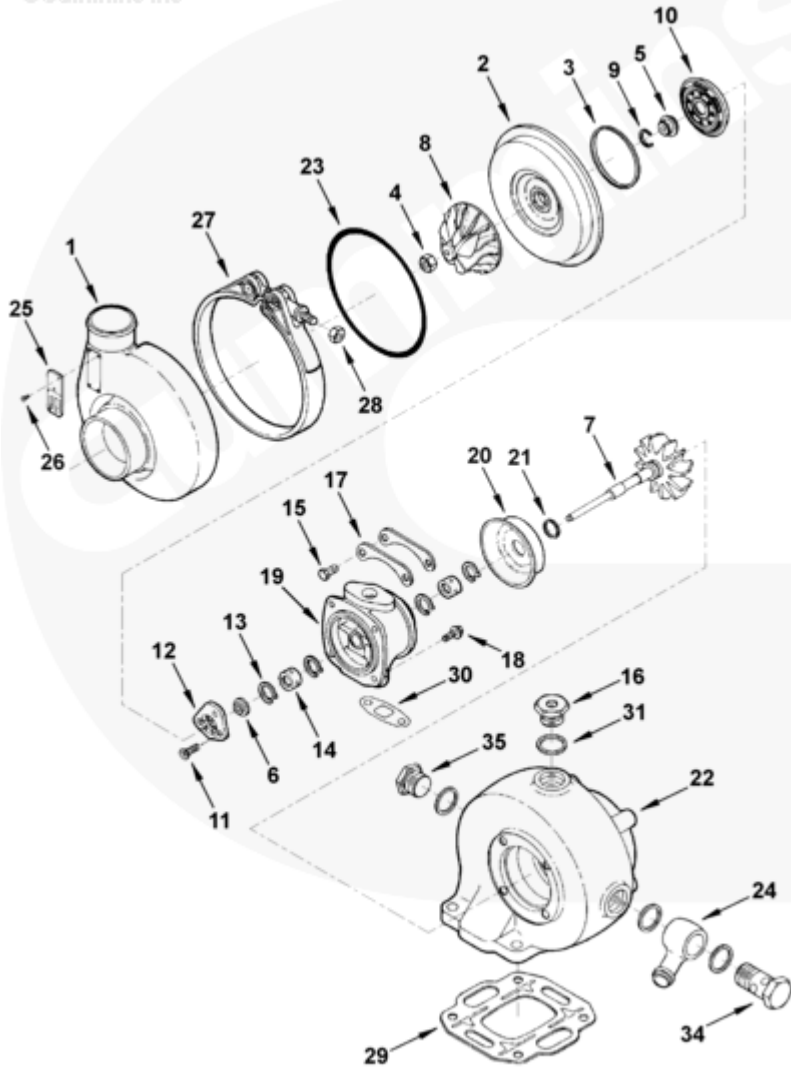

tu910ga

SMALL | MEDIUM | LARGE

Cart	Ref No	Part Number	Part Description	Required	Remarks
View My Cart					
		PP97030	Turbocharger		MR - TURBOCHARGER
☐		3802591	Turbocharger Kit		
☐		3802537	Turbocharger	1	
☐	1	3525359	Compressor Housing	1	
☐	2	3522801	Turbocharger Diffuser	1	
☐	3	3502449	Rectangular Ring Seal	1	
☐		3545745	Rotor Assembly	1	
	4	3503562	Lock Nut	1	M7 X 1.00